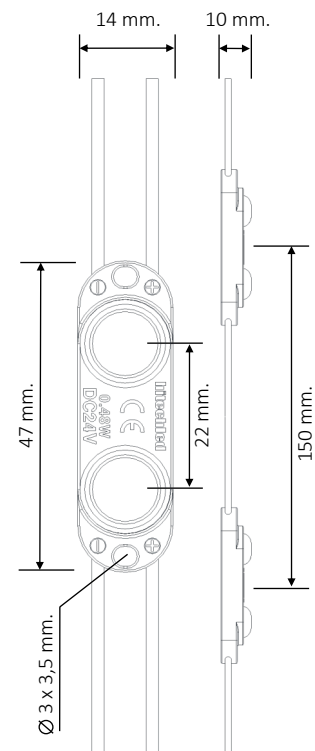

HM48-HE-2

Model	Color	CCT / λd	Lumen
HM48-HE-2W24	White	7000 k	72

Features

Module Operating Voltage	DC 24V
Wattage (W/Module)	0,48 W
IP Class	IP66/IP67
Operating Temperature Range	-40 C° ~ +60 C°
Storage Temperature Range	+5 C° ~ +40 C°
Storage Environment Humidity	RH < 60%
Distance (Centre Module/Module)	150 mm.
Viewing Angle	165°
Life Time (temperature at T _c = 75 °C)	70.000h (L70)
Consistent white light	< 3 SDCM
Chain (No. Modules)	100
Bag (No. Modules)	100
Warranty	7 Years *

LED Module HM48-HE-2

Applicazioni

- Low energy consumption luminous signs boxes
- Backlighting of single sided light boxes, depth 50 to 150 mm.
- Medium Size light boxes
- Architectural and decorative applications

HIGH EFFICIENCY

Electrical Data

Model	Nominal Voltage	Voltage Range	Accidental reverse input voltage protection up to	Nominal wattage per chain	Nominal wattage per module
HM48-HE-2W24	24 VDC	23...25 VDC	25 VDC	48 W	0,48 W

Modules Positioning

Light Box Depth	A	B	C
50 mm	70 mm	70 mm	35 mm
60 mm	90 mm	90 mm	45 mm
80 mm	120 mm	120 mm	70 mm
90 mm	140 mm	160 mm	80 mm
100 mm	150 mm	170 mm	90 mm
120 mm	150 mm	210 mm	100 mm
150 mm	150 mm	260 mm	130 mm